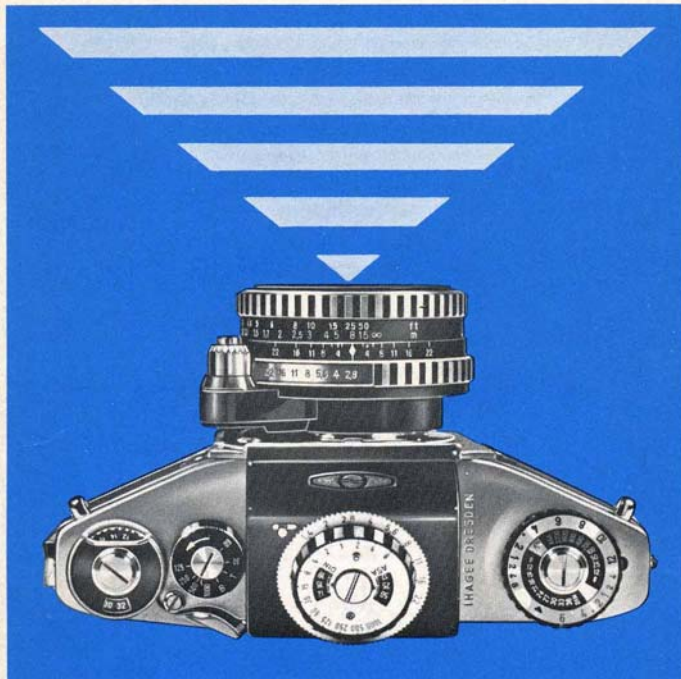

through-the-lens metering prism finder  
for cameras of the Exakta System.

**EXAMAT**

Harwix Berlin

The EXAMAT through-the-lens metering prism is an ingenious combination of a penta prism viewfinder and an exposure meter as well as an important accessory for your Exakta or Exa I, which fully utilises the potential inherent in this type of camera.

The EXAMAT is interchangeable with the normal

viewfinder. The viewfinder image is upright and laterally-correct, focusing is done through a micro-grid Fresnel lens screen.

**The EXAMAT through-the-lens metering prism enables the exposure time to be determined with almost computer-like accuracy since its operation is based on light measurement through-the-lens (TTL).**

The sectional drawing illustrates the path of a ray of light within the EXAKTA camera. Passing through the lens, light is reflected from the mirror to the penta

prism via the microgrid Fresnel lens screen. In the penta prism the light of ray is refracted several times and emerges again through the viewfinder eyepiece.

The light is measured by a cadmium sulfide (CdS) photoelectric cell which is mounted directly at the penta prism. The power supply is a Mallory PX 13 button battery.

The image angle of the lens is at the same time the measuring angle for the meter. No matter whether you take your photographs with a wideangle or long-focus lens, with extension-increasing accessories or with light-absorbing filters, all these factors are automatically allowed for by the EXAMAT, thus saving you time and tedious calculations.