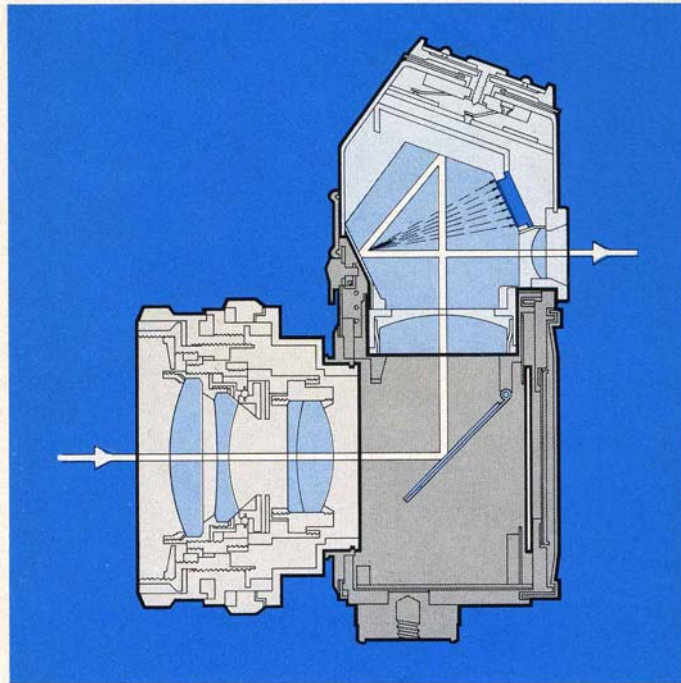

through-the-lens metering prism finder  
for cameras of the Exakta System.

**EXAMAT**

Harwix Berlin

The EXAMAT through-the-lens metering prism is an ingenious combination of a penta prism viewfinder and an exposure meter as well as an important accessory for your Exakta or Exa I, which fully utilises the potential inherent in this type of camera.

The EXAMAT is interchangeable with the normal

viewfinder. The viewfinder image is upright and laterally-correct, focusing is done through a micro-grid Fresnel lens screen.

**The EXAMAT through-the-lens metering prism enables the exposure time to be determined with almost computer-like accuracy since its operation is based on light measurement through-the-lens (TTL).**

The sectional drawing illustrates the path of a ray of light within the EXAKTA camera. Passing through the lens, light is reflected from the mirror to the penta

prism via the microgrid Fresnel lens screen. In the penta prism the light of ray is refracted several times and emerges again through the viewfinder eyepiece.

The light is measured by a cadmium sulfide (CdS) photoelectric cell which is mounted directly at the penta prism. The power supply is a Mallory PX 13 button battery.

The image angle of the lens is at the same time the measuring angle for the meter. No matter whether you take your photographs with a wideangle or long-focus lens, with extension-increasing accessories or with light-absorbing filters, all these factors are automatically allowed for by the EXAMAT, thus saving you time and tedious calculations.