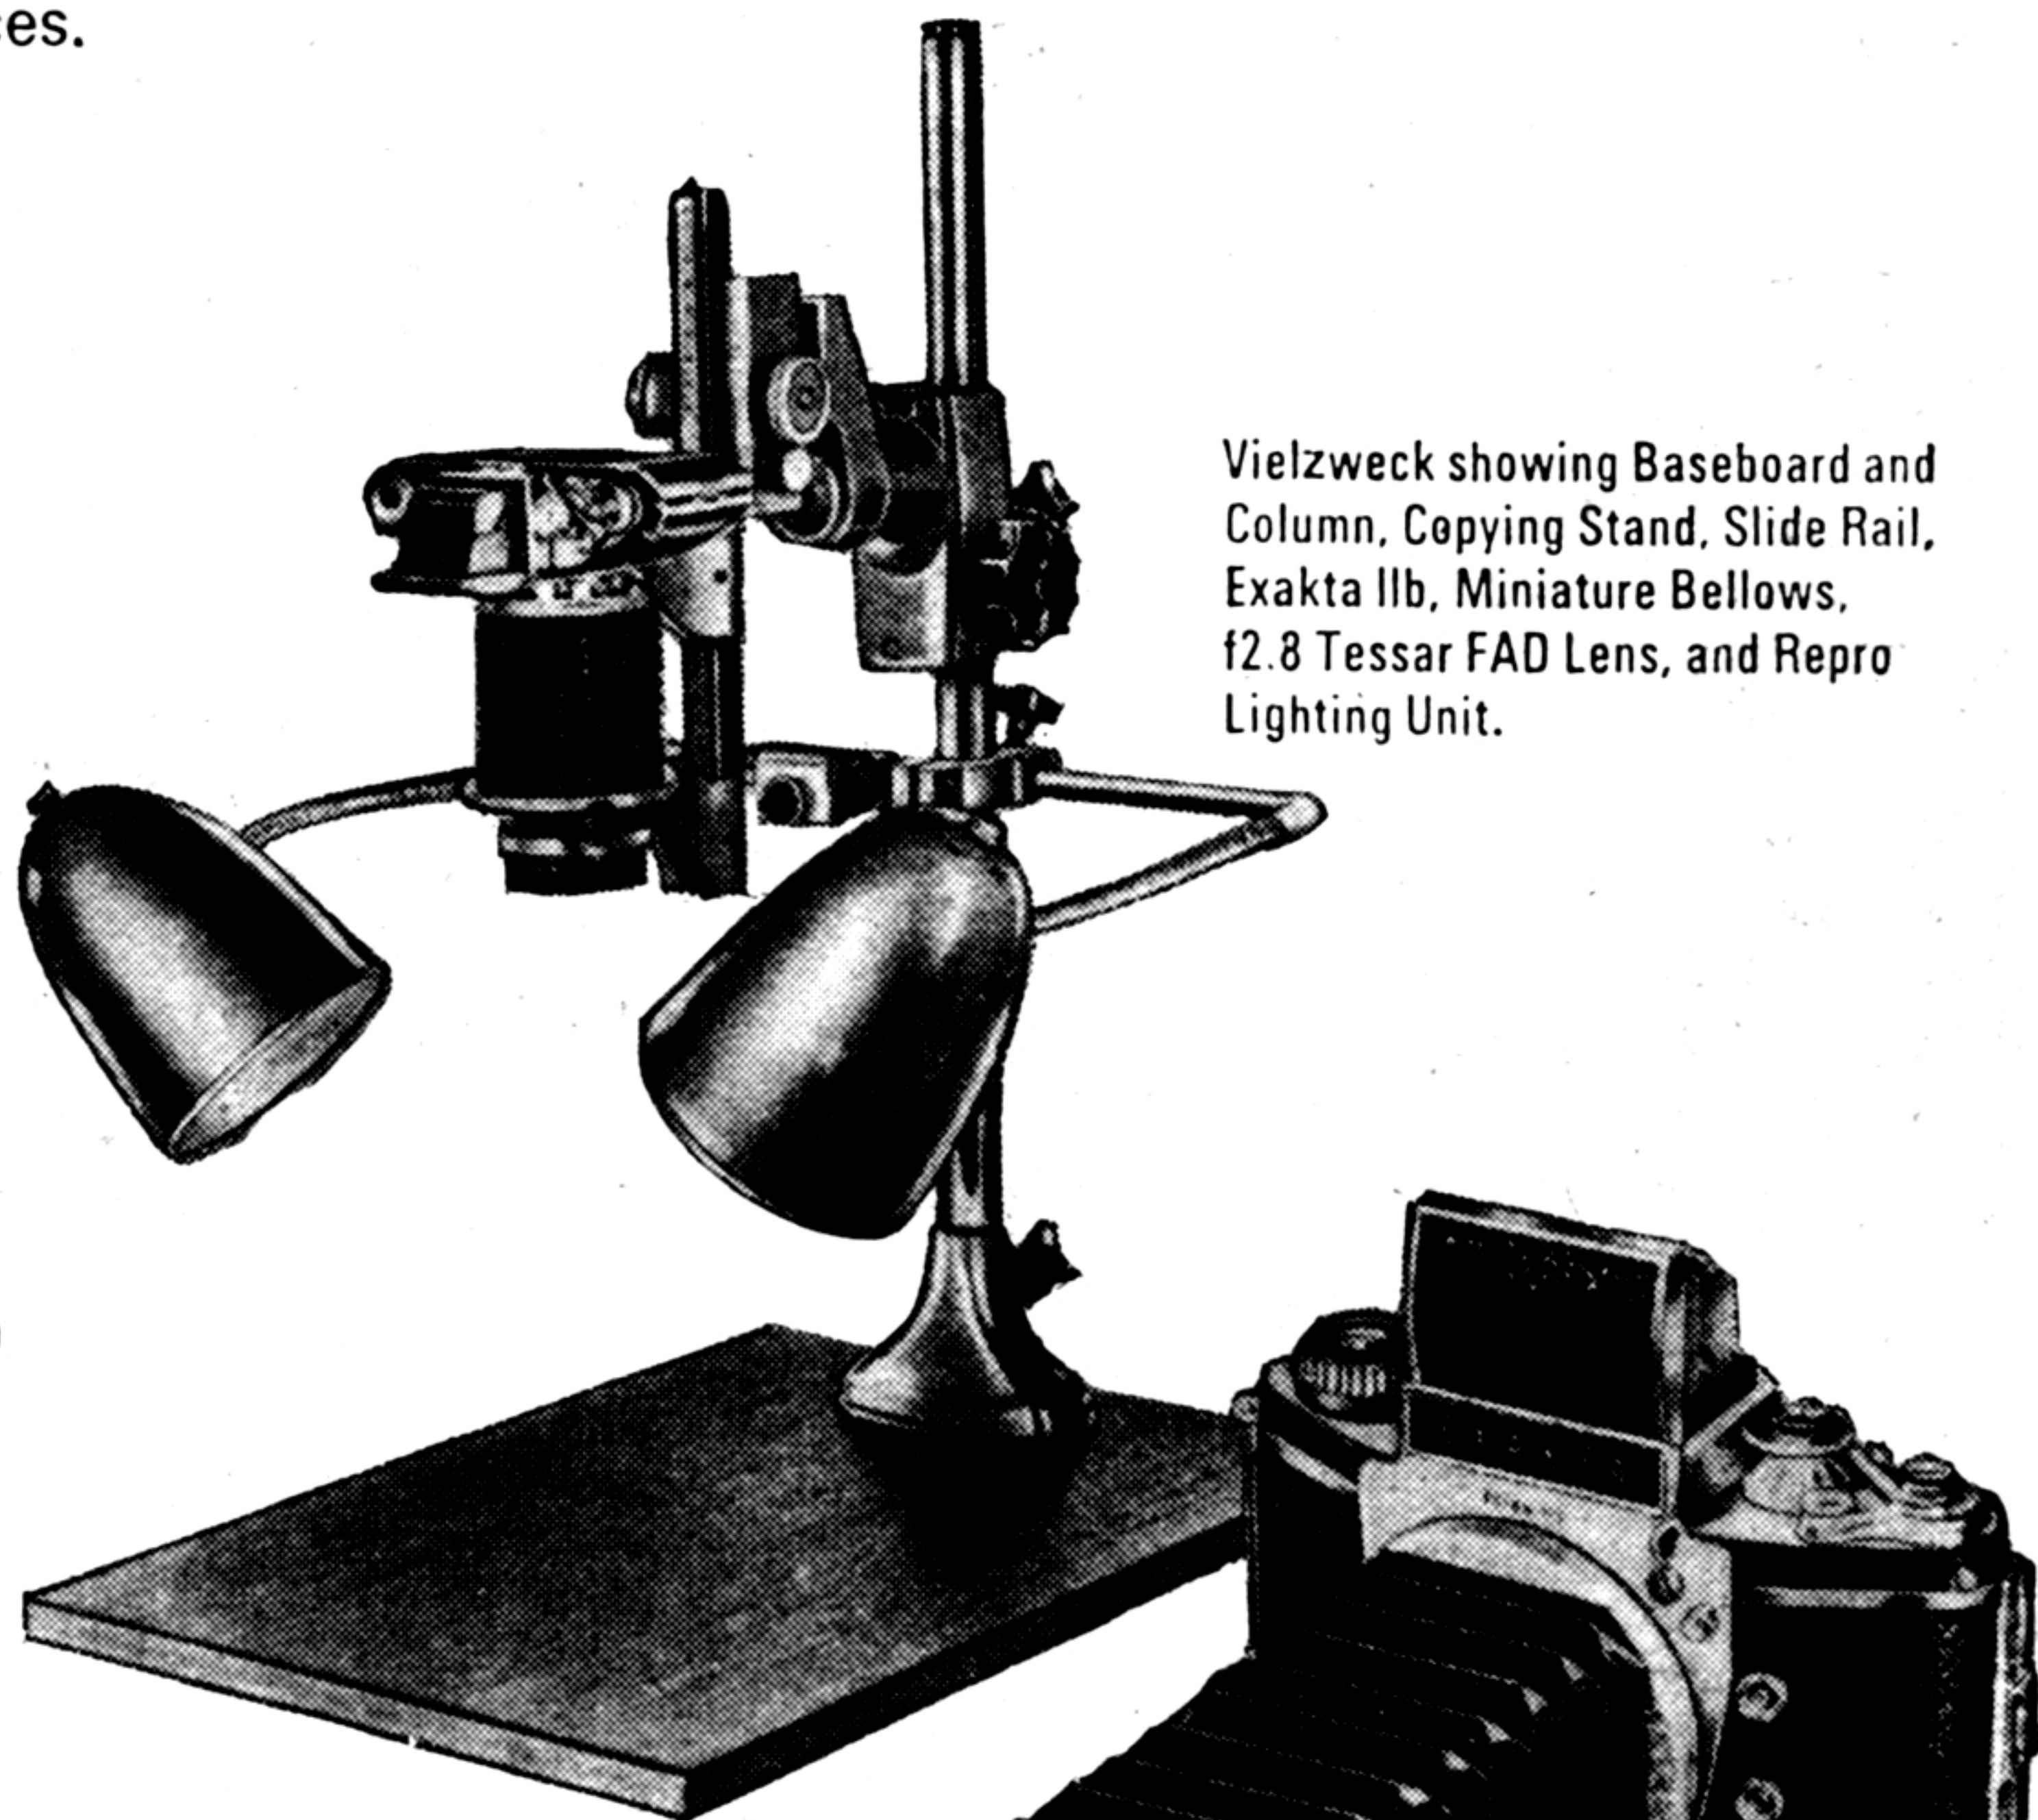

Exakta-System Photography

past · present · future

Years of planning and design produced the first single lens reflex system of miniature photography – EXAKTA – and it has never been surpassed in its versatility. How could it be? With three basic cameras, three different viewing systems, 20 lenses and 18 different screens there are over 1000 separate combinations that can be made up of the basic camera alone. Then there are dozens of system designed accessories which permit the user to fulfil any photographic obligation, copywork, reduction macro, micro, studio, commercial, portrait, etc., etc.

Below you will find a few examples illustrated but for complete details of the EXAKTA system write to our Publicity Dept., at the address given below when we shall be pleased to send you, in full colour, details with prices.

Vielzweck showing Baseboard and Column, Copying Stand, Slide Rail, Exakta IIb, Miniature Bellows, f2.8 Tessar FAD Lens, and Repro Lighting Unit.