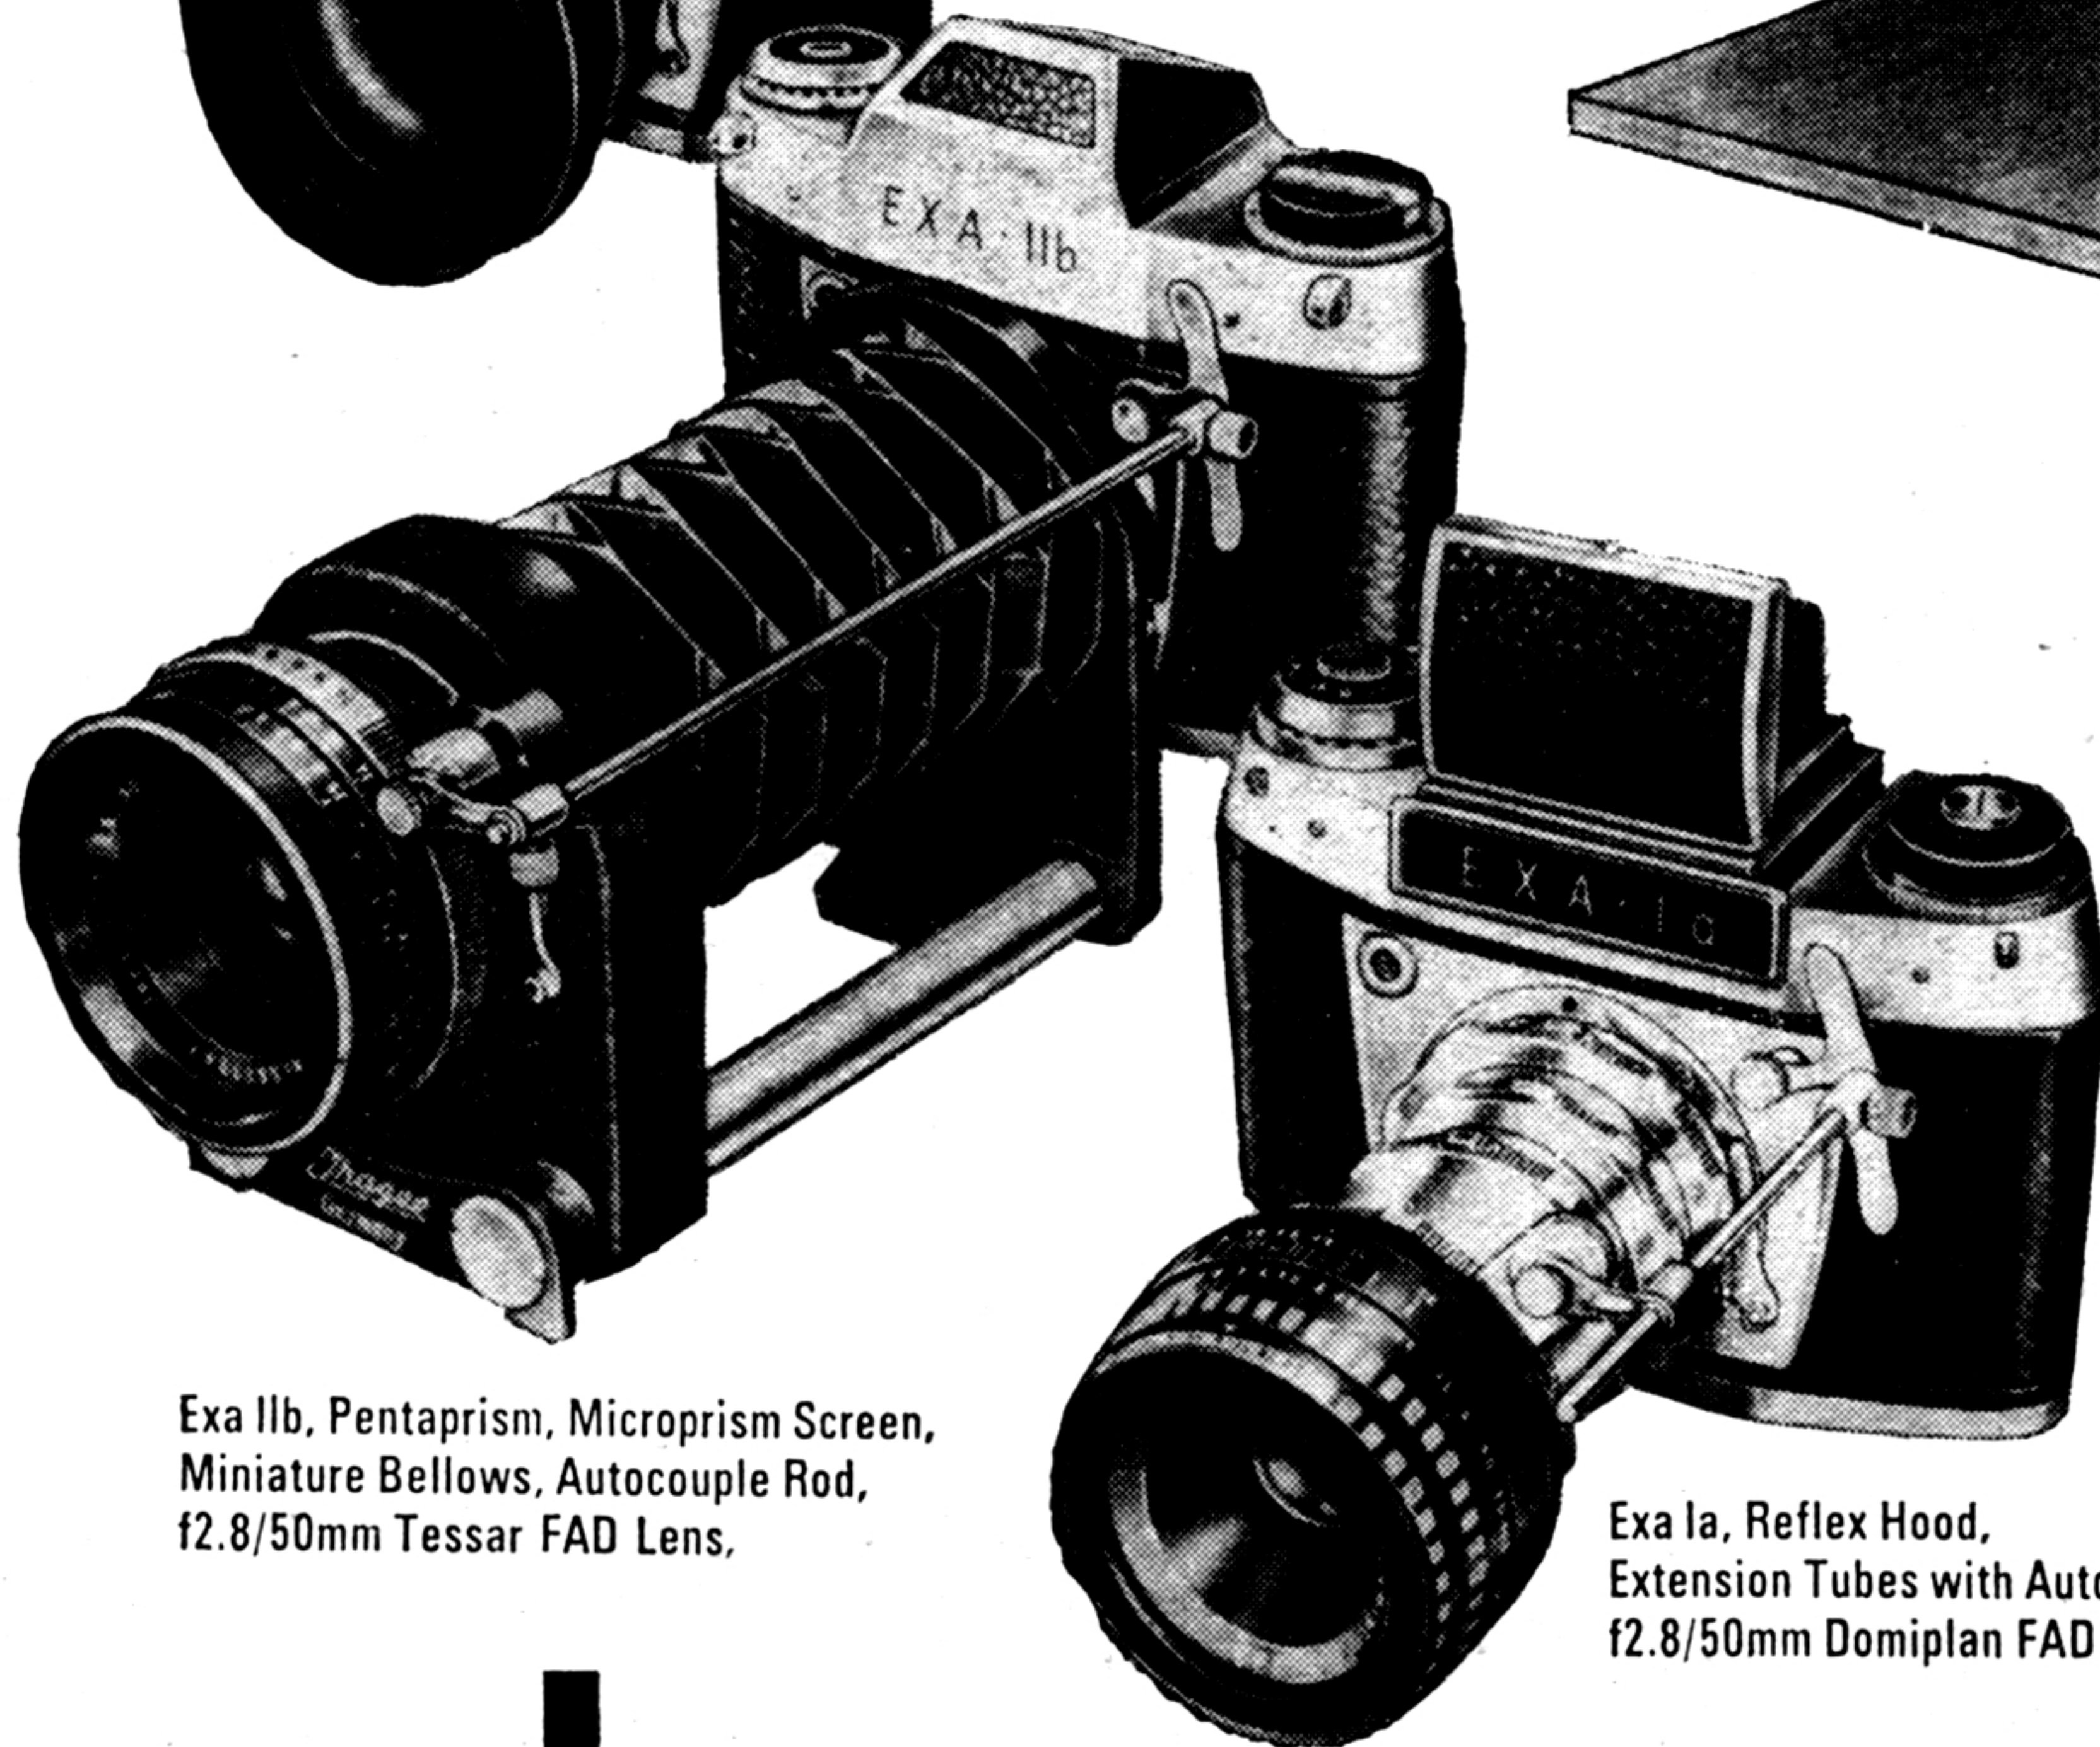

Exa IIb, Pentaprism, Microprism Screen, f4/20mm Zeiss Flektogon FAD Lens.

Exa IIb, Pentaprism, Microprism Screen, Miniature Bellows, Autocouple Rod, f2.8/50mm Tessar FAD Lens.