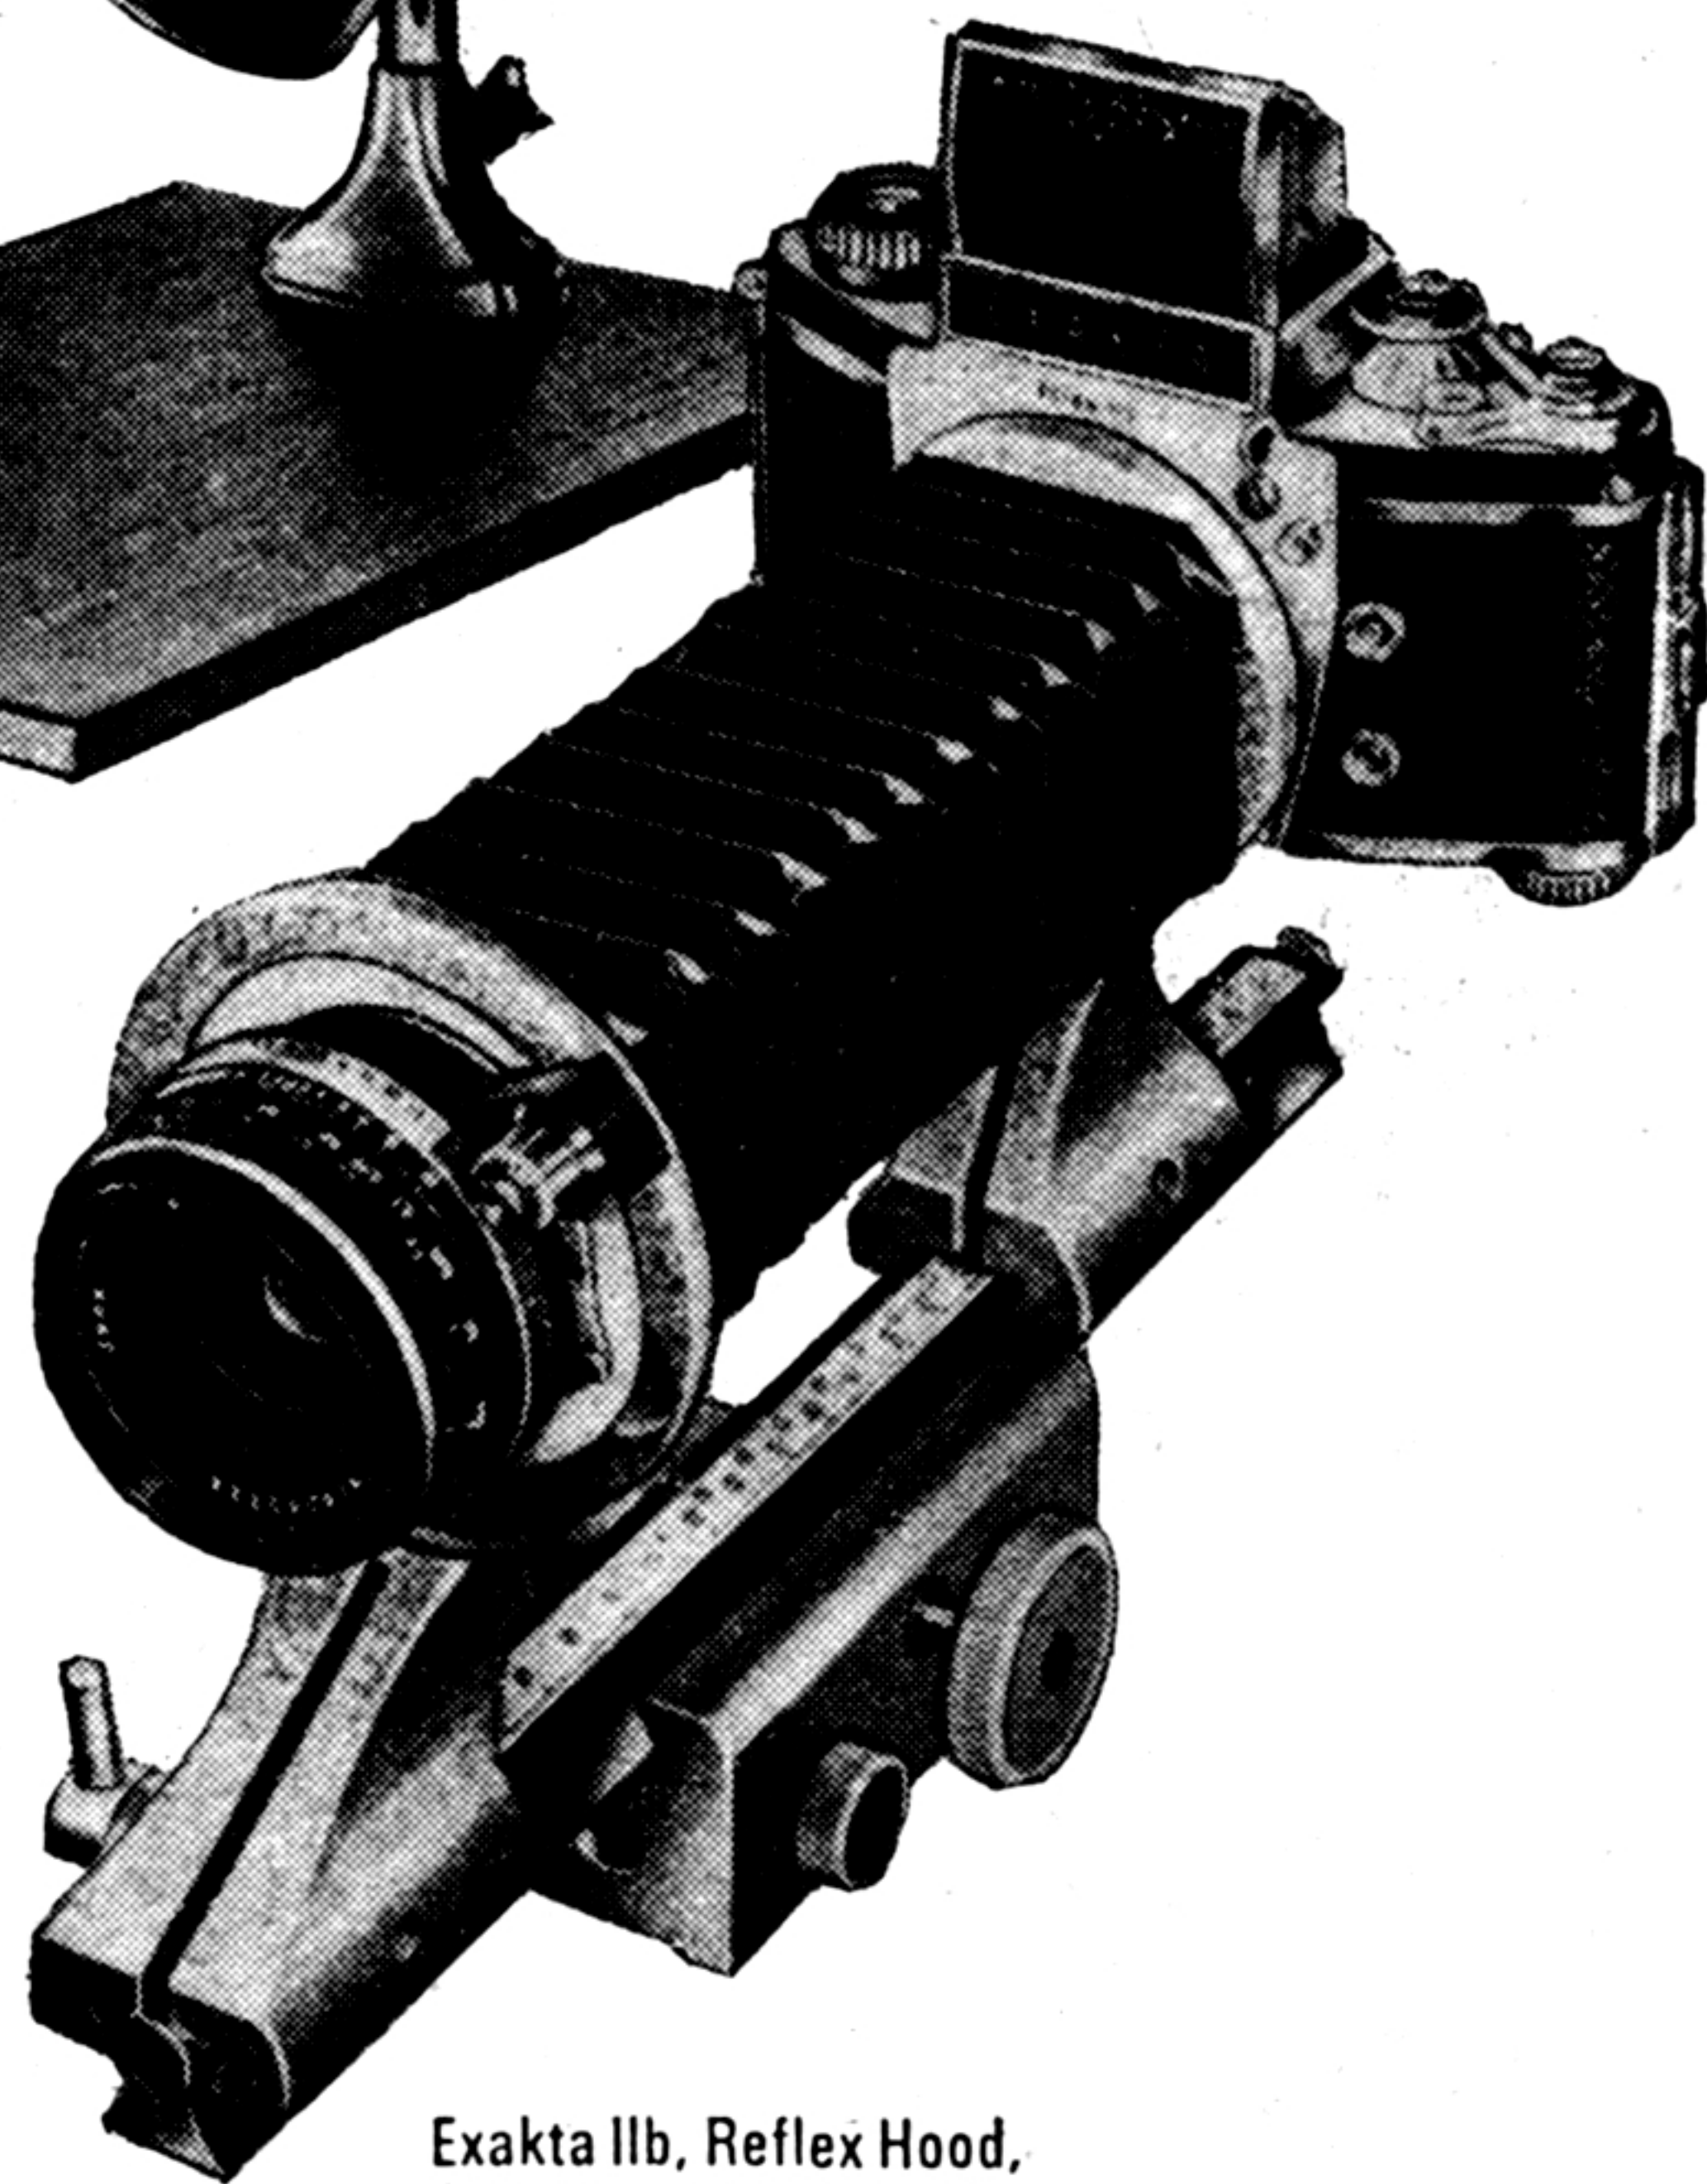

Exa Ia, Reflex Hood, Extension Tubes with Autocouple Rod, f2.8/50mm Domiplan FAD Lens.

Exakta IIb, Reflex Hood, Bellows Extension, f2.8/50mm Tessar FAD Lens on Slide Rail.

pml

All products are guaranteed by the distributor

PHOTOMARKETING LIMITED · KINGSBURY HOUSE · BLACKBURN RD · LONDON · NW6