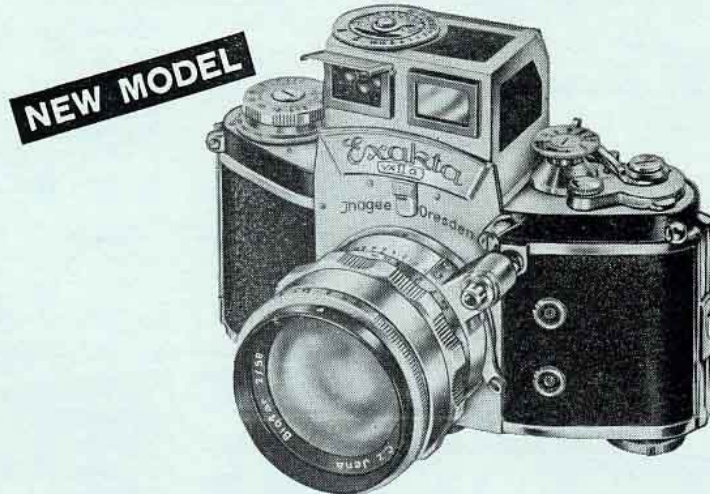

EXAKTA PRICE LIST

AUTOMATIC★ EXAKTA LIGHT-METER IIa 35MM. SINGLE-LENS REFLEX CAMERA WITH BUILT-IN ELECTRIC EXPOSURE METER AND PENTA PRISM EYE-LEVEL VIEWFINDER AND AUTOMATIC SPLIT-IMAGE RANGEFINDER AND DIRECT OPTICAL VIEWFINDER