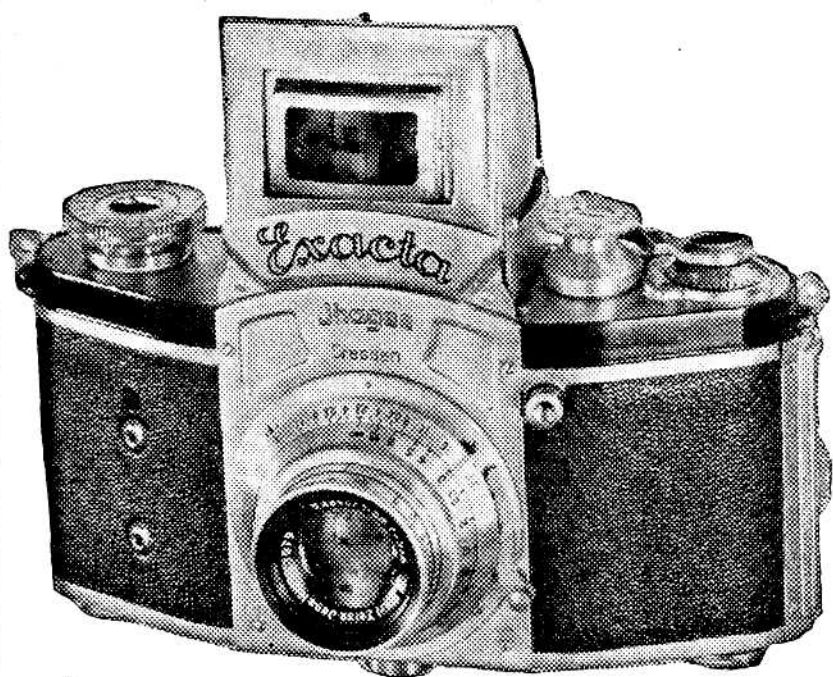

Incomparable Kine' EXACTA

FULLY AUTOMATIC, this famed 35 mm. single lens reflex is acknowledged to be one of the world's finest cameras. Has Zeiss Tessar 2.8 lens, and the most versatile focal plane shutter ever offered—**twenty** speeds from 1/1000 sec. to 12 sec. . . . plus delayed action exposures of **fourteen** speeds from 1/1000 to 6 sec. Uses 35 mm. film in standard cartridge form—has provision to cut and remove exposed portion of film when desired. Features condenser type magnifying ground glass; completely removable back for ease in loading; self-erecting hood with built-in magnifier and direct view finder; instantly removable lens; built-in synchronizer. Accidental exposures are impossible, though intentional double or multiple exposures can be made at will. Focuses as close as 28". Price with Eveready case \$279.64 (tax extra). Details at dealers, or write . . .