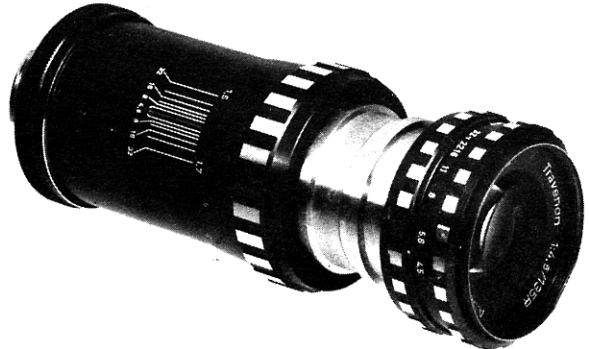

The New Macro System by Schacht

For Close-Up Fans with Champagne Taste and Beer Pocketbooks

135mm F4.5 preset Travenon (improved mod. Tessar Formula; to F/32) Focusing Mount for use directly in the Exakta (ALL Models). Seven-Step (3-part) Variable Combination Macro Extension. Accepts Lenses of other Focal Lengths (Schacht and other makes). Accepts your own Exakta Lenses for extreme Close-Up (with Adapter). Lens Head can be used in your own Bellows (with Adapter).

Focusing Range: Basic System, used as Telephoto : Infinity to 5½ feet
used as Macro : 5½ feet to 1½ feet
with 100mm preset F3.3 Schacht: 1½ feet to 6 inches
with your 50mm Exakta Lens : as close as 2 inches

Basic Schacht Macro System

135mm F4.5 preset Travenon
Exakta Focusing Mount
7-step (3-part) Macro Extension

Complete System only 39.50 + 1.25 Shippg.

Expand Your System with:	
100mm F3.3 preset Travegar Lens Head	19.95
Special Female Exakta Bayonet Adapter (lets you use your own Exakta Lenses in the Focusing Mount for extreme Close-Ups)	5.95
Series VII Filter Adapter 49mm for 135mm and 100mm Schacht Lenses	4.50
49mm Screw-in Shades, each	3.95
49mm Screw-in Filters, each	3.95
49mm Custom Polarizer, rotating	9.85
Special Male Exakta Bayonet Adapter (lets you use the 135mm and 100mm Schacht Lens Heads in your own Exakta Bellows)	5.95