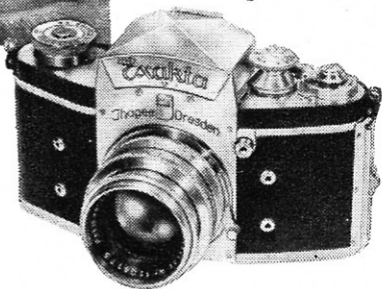

The Photographic Eye

With Penta-
Prism Eye-
Level Reflex
Viewfinder in
Position

1950

1950 KINE EXAKTA—MODEL "V"

The Only 35mm Single Lens Reflex Camera with Two Interchangeable Eye-Level and Waist-Level Viewfinders!

The human eye, that perfect optical system devised by Nature, was the inspiration for the Penta-Prism viewfinder of the Kine Exakta "V". Like the human eye, the image in the viewfinder is shown in full life size, upright, and correct left to right. You see a direct image without parallax error even when shooting at the closest distances—the same direct image that is captured on film.

Photographers who require a perfection that approaches the precise image registration of human vision — doctors, dentists, scientists, sportsmen—choose the Kine Exakta "V". Like them, you will consider it the world's most efficient precision miniature.