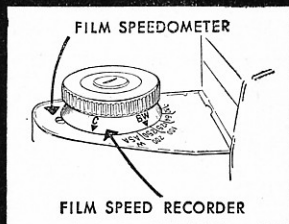

Exakta "VX" with f2.0 Zeiss Biotar "T" Coated Lens with Pre-Set Diaphragm Control is **\$343.00 tax included.**

All Prices Are Fair Traded

PRE-SET
DIAPHRAGM
CONTROL
RING

PRE-SET DIAPHRAGM CONTROL—An entirely new series of unique Zeiss lenses are furnished with the Exakta "VX". They give you full-light focusing through the taking lens — even when the diaphragm must be stopped down to its smallest opening. You see what you're shooting in full brightness up to the instant you press the shutter release. A simple flick of the control ring and your lens instantly adjusts to the pre-set opening.

CARTRIDGE - TO - CARTRIDGE FILM FEED—Now you can wind exposed film directly into daylight cartridge take-up spool. No rewinding necessary, scratching of film is avoided, partially exposed film can be cut off and removed in daylight.

FILM SPEEDMETER — Rotating speedometer shows that film is being correctly taken up after exposure.

FILM SPEED RECORDER — Reminds you what kind of film you have in the camera.

Note, too, the hinged removable back that lets you either open back on a hinge or remove it completely.