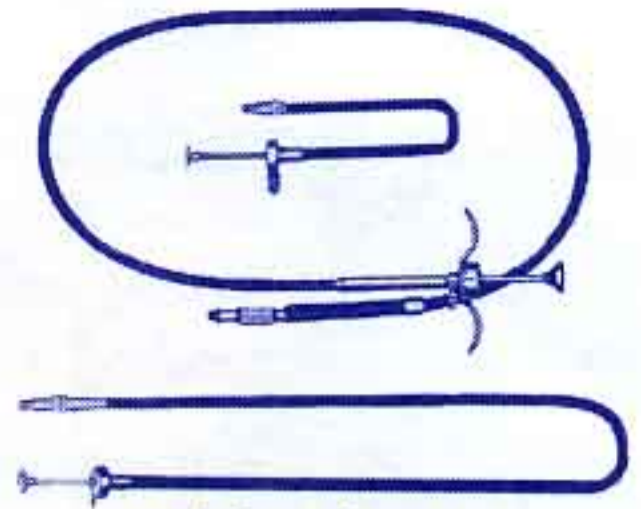

Cable Releases

The 6" Shortie is very useful for outdoor shooting, to avoid vibration. Carry a few in your gadget bag at all times. The 20" Cloth Cable has a long reach, and the 20" Vinyl Cable is a professional model with coil spring covered camera end, butterfly trip handle, and lock.
6" Shortie 85¢ + 5¢ T-21691 Four for $2.35 + 15¢
20" Cloth 1.85 + 10¢ T-21692 Two for $2.95 + 15¢
20" Vinyl 2.95 + 15¢ T-21693 Two for $4.95 + 20¢