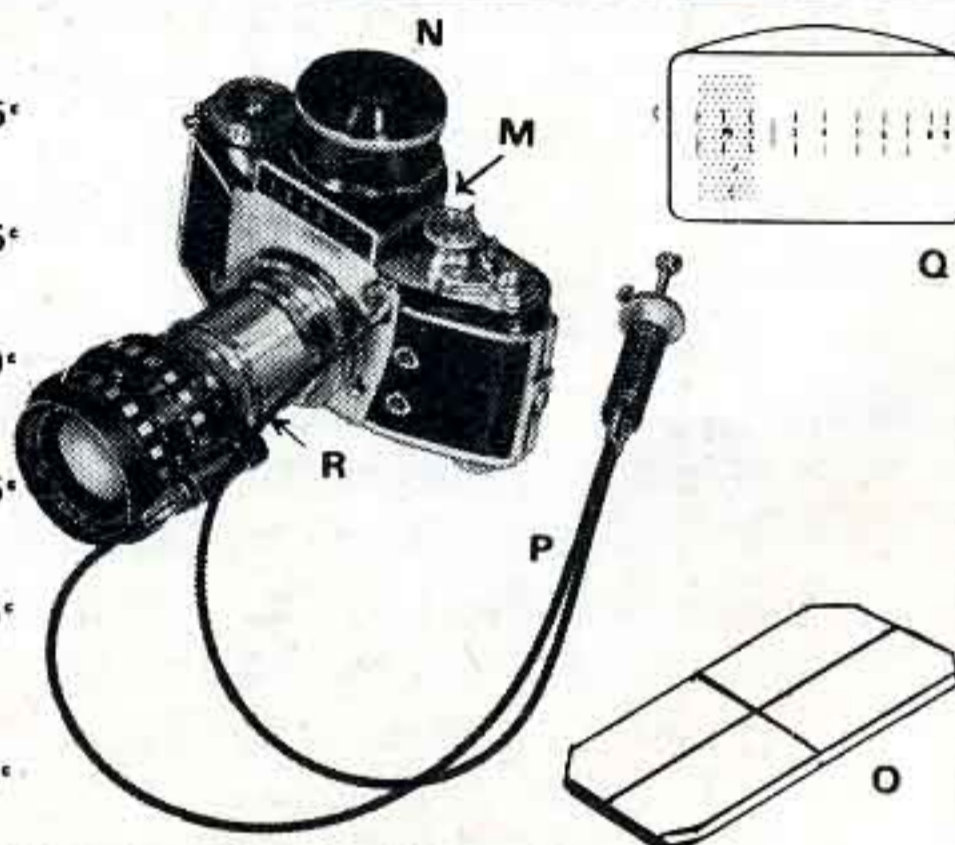

- M Magnear for ultra precise focusing . . . 14.85 + 85¢
- N Magnifier for Magnear . . . 12.50 + 45¢
- O Flat Bisected Groundglass for Magnear . . . 3.50 + 10¢
- P Twin Cable Release . . . 6.85 + 15¢
- Q Macrolite . . . 17.50 + 45¢
- R Original Ihagee Exakta tubes . . . 11.95 + 35¢