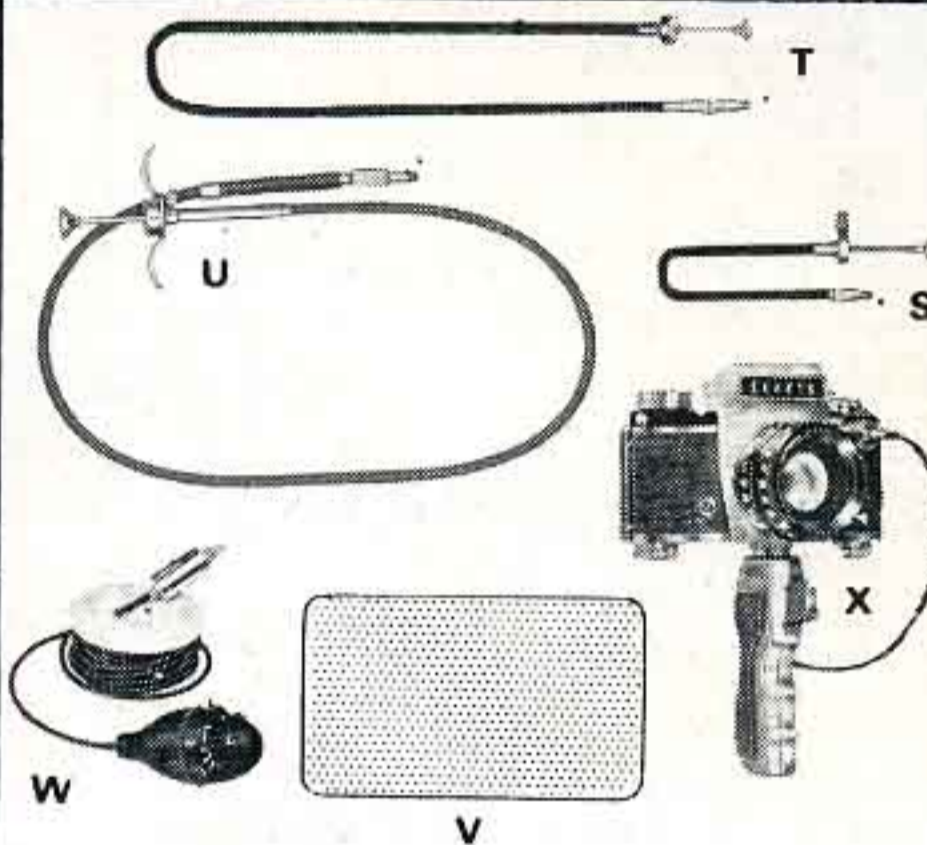

- M Magnear for ultra precise focusing . . . 14.85 + 85¢
- N Magnifier for Magnear . . . 12.50 + 45¢
- O Flat Bisected Groundglass for Magnear . . . 3.50 + 10¢
- P Twin Cable Release . . . 6.85 + 15¢
- Q Macrolite . . . 17.50 + 45¢
- R Original Ihagee Exakta tubes . . . 11.95 + 35¢