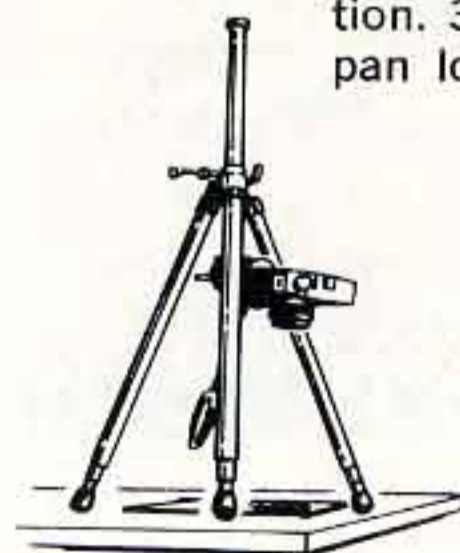

3 3/4" Round Camera Support with deeply ridged rubber base. Firmly grips any size camera. Does not scratch the most delicate instrument.