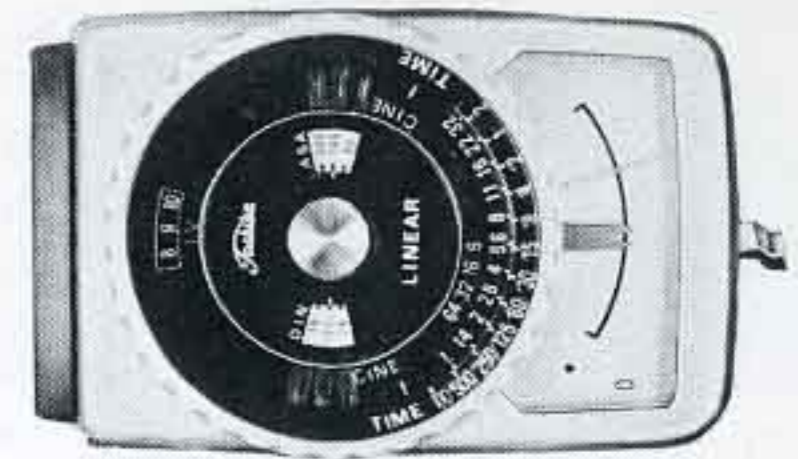

What does "Toshiba" mean to you?

You may have seen the name Toshiba on an
imported television set. If you are a research
scientist you may have seen it on an Electron
Microscope. But if you have been to Japan, you
know that Toshiba is the "General Electric" of
Japan, one of the world's largest manufacturers
of electric and electronic equipment from
Transistor Radios to Military Radar Systems.
Pronounce it TOE-shee-bah, stressing the
"TOE".

Toshiba has just come out with a new
Cadmium Sulfide (CdS) Exposure Meter, the
brain child of a giant company, the PE-1.

The world's film manufacturers will run out of
film speeds before the PE-1 will: ASA 6
to ASA 6400! Your camera will run out of F
stops before the PE-1 will: F/1 to F/32! And
try to match its range of speeds: 8 minutes
(not seconds) to 1/8000 sec.! Really easy to
use: "One Touch" Operation! And you hardly
know you are carrying it: just 3 1/2 ounces! And
most important: regardless of price, the Toshiba
PE-1 is the most accurate meter in our stock.

Why do we tell you all about this meter which
sells for less than $20 when we have been
doing quite well, thank you, selling other
meters for over $50.00? Sure, we like to sell
high-priced equipment with a healthy mark-up.
But — when we like a piece of equipment, we
say so. True, we cannot make $20 on the
Toshiba PE-1 because we sell it for $16.95.
But it's such a fine meter that it would not be
fair to our customers to hide it. We know it's
good. It is your best investment in picture qual-
ity. Buy it!

Toshiba PE-1 Ultra Sensitive CdS Meter,
Seymour-priced at $16.95 plus 95¢ postage,
and with every meter we will give you the tiny
battery and the case free. No matter how many
meters you now have, order the Toshiba - on
our recommendation!

Want to use Ser. VI Accessories on your
lenses with 49mm Diameter?

Ser. VI 49mm Filter Adapter
No. 660401 . . . . . $3.95 + 25¢

Tele Coligon Lenses
preset, brand new

300mm F5.6

400mm F6.3

Your Choice

Case 4.95 Shipping 1.95

49⁵⁰