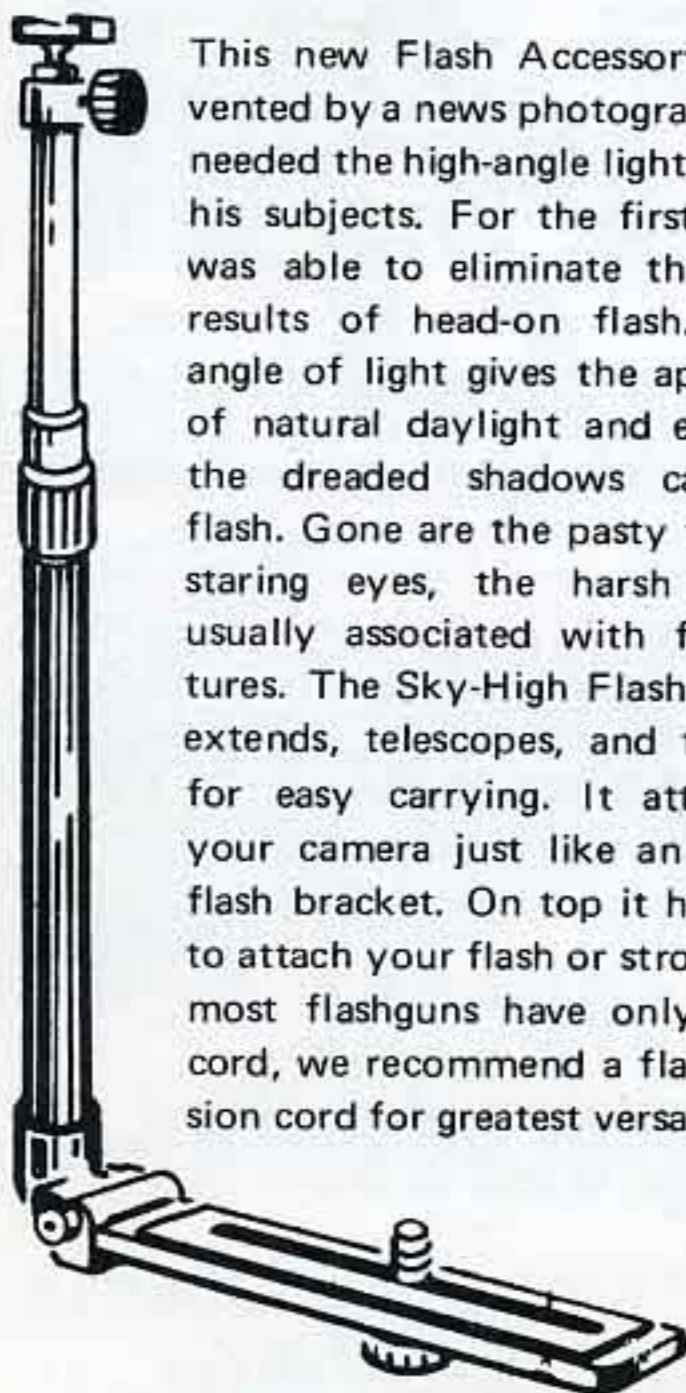

## Sky-High Flash Bracket

This new Flash Accessory was invented by a news photographer who needed the high-angle light to flatter his subjects. For the first time he was able to eliminate the ghastly results of head-on flash. A high angle of light gives the appearance of natural daylight and eliminates the dreaded shadows caused by flash. Gone are the pasty faces, the staring eyes, the harsh contours usually associated with flash pictures. The Sky-High Flash Bracket, extends, telescopes, and folds flat for easy carrying. It attaches to your camera just like an ordinary flash bracket. On top it has a shoe to attach your flash or strobe. Since most flashguns have only a short cord, we recommend a flash extension cord for greatest versatility.