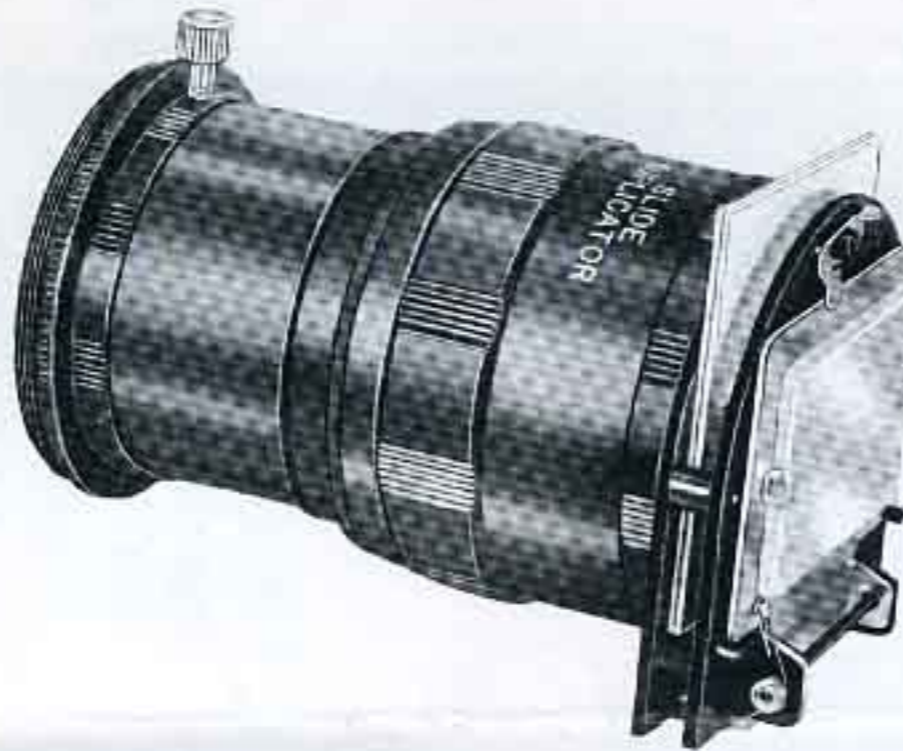

Flip Trip

with ball joint swivel head
Stock No. 21641

5⁹⁵

+ 25¢ postage

Use it with Extension Tubes and your normal
lens. Fits into your Series VII Filter Adapter.
Slip slide into special holder. Diffusion glass
prevents hot spot. Use any light source,
even daylight. Helical Focusing Mount per-
mits exact positioning of slide for correct
focus. Use it to make duplicates of all your
good slides. Also ideal for making black-and-
white negatives from color slides.

Series VII
Slide Duplicator
Stock No.
21705

12⁵⁰

+ 75¢
Postage

Remote Control Pneumatic Air Shutter Release

Vibration free pneumatic action up to 20
feet. You can be in your own group
pictures! Let children "take their own
pictures"! Photograph wildlife! Take real
"candid" candid!

Stock No. 21547 20 foot Air Release
Especially low Seymour Priced: $5.95+25¢

Now available: Special Shorter Length,
40 inches, $4.95 + 25¢