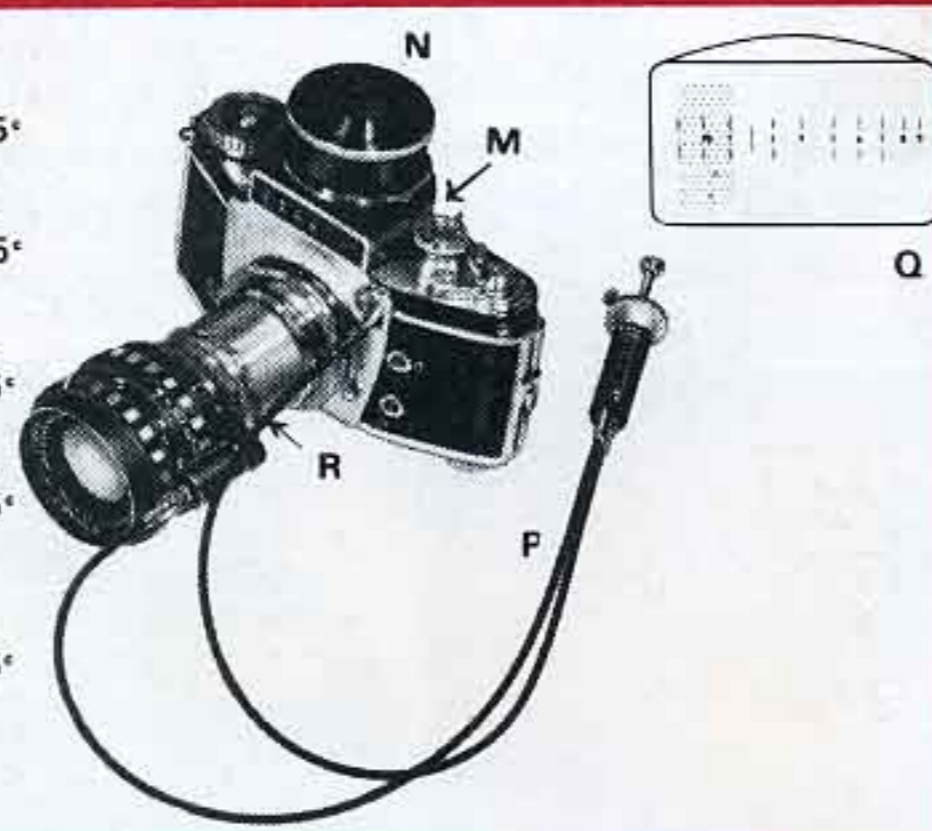

From Seymour's Exakteria

- A Metal Lens Cap Series VII or 49mm . . . 1.95 + 10¢
- B Body Dust Cap . . . 1.95 + 10¢
- C Bayonet Rear Lens Cap . . . 1.40 + 10¢
- D Exakta Accessory Shoe . . . 1.95 + 10¢
- E Eyecup for Prism . . . 5.50 + 25¢
- F Giant Release Knob (Button) . . . 1.25 + 10¢

- G Exakta Rewind Handle . . . 2.85 + 15¢
- H Chrome Neckchain . . . 3.25 + 15¢
- I Leather Neckstrap . . . 1.95 + 10¢
- J Lens Tote with Bayonet . . . 3.95 + 25¢
- K Bounce Light Swivel Joint . . . 3.95 + 10¢
- L Reverse Adapters . . . 3.95 + 10¢

- M Magnear for ultra precise focusing . . . 14.85 + 85¢
- N Magnifier for Magnear . . . 12.50 + 45¢
- P Twin Cable Release . . . 6.85 + 15¢
- Q Macrolite . . . 17.50 + 45¢
- R Original Ihagee Exakta tubes . . . 11.95 + 35¢

- S Cable Release, 6", Cloth . . . 85¢ + 5¢
- T Cable Release, 20", Cloth . . . 1.85 + 10¢
- U Cable Release, 20", Vinyl . . . 2.95 + 15¢
- W Remote Control Air Release . . . 5.95 + 25¢
- X Pistol Grip with Cable Release and Tripper . . . 5.95 + 95¢

- Y Filter Adapter, Series VII . . . 4.95 + 15¢
- Z Step-Up Series VI to Series VII . . . 1.95 + 15¢
- AA Rotating Polarizing Screen, 49mm . . . 10.85 + 25¢
- BB Grid Filter Disc, Series VII . . . 5.95 + 25¢
- CC Soft Focus Disc, Series VII . . . 5.95 + 25¢
- DD DD Seymour's Optical Filters, See Page 11

- EE Fresnel Lens w/Rangefinder . . . 6.75 + 15¢
- FF Budget Quality Exakta tubes . . . 7.65 + 35¢
- GG Automatic Extension Tubes . . . 12.95 + 35¢
- HH Focusing Extension Tubes . . . 9.95 + 25¢
- II Two-in-One Extender . . . 7.95 + 25¢
- JJ Blower Brush, retractable . . . 1.95 + 20¢