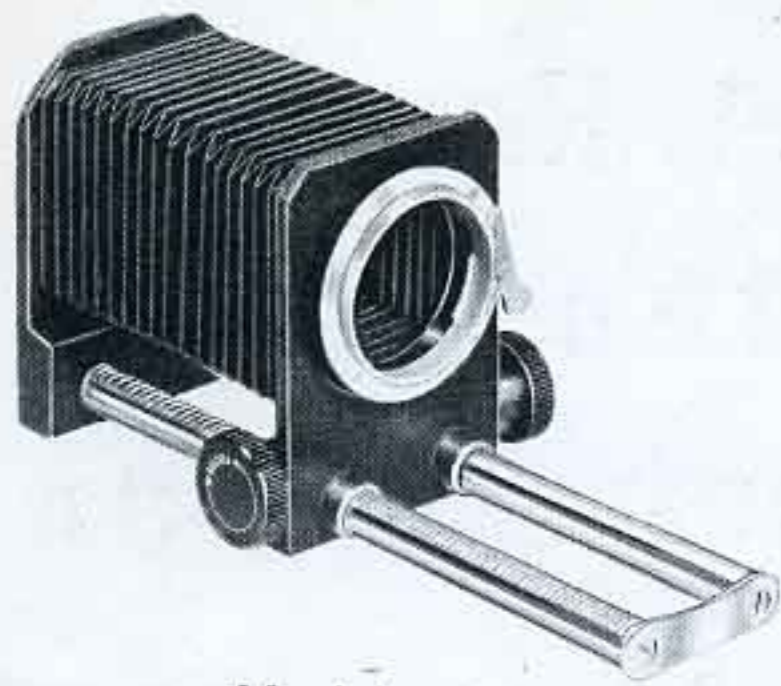

Models
TW-5 and TW-7