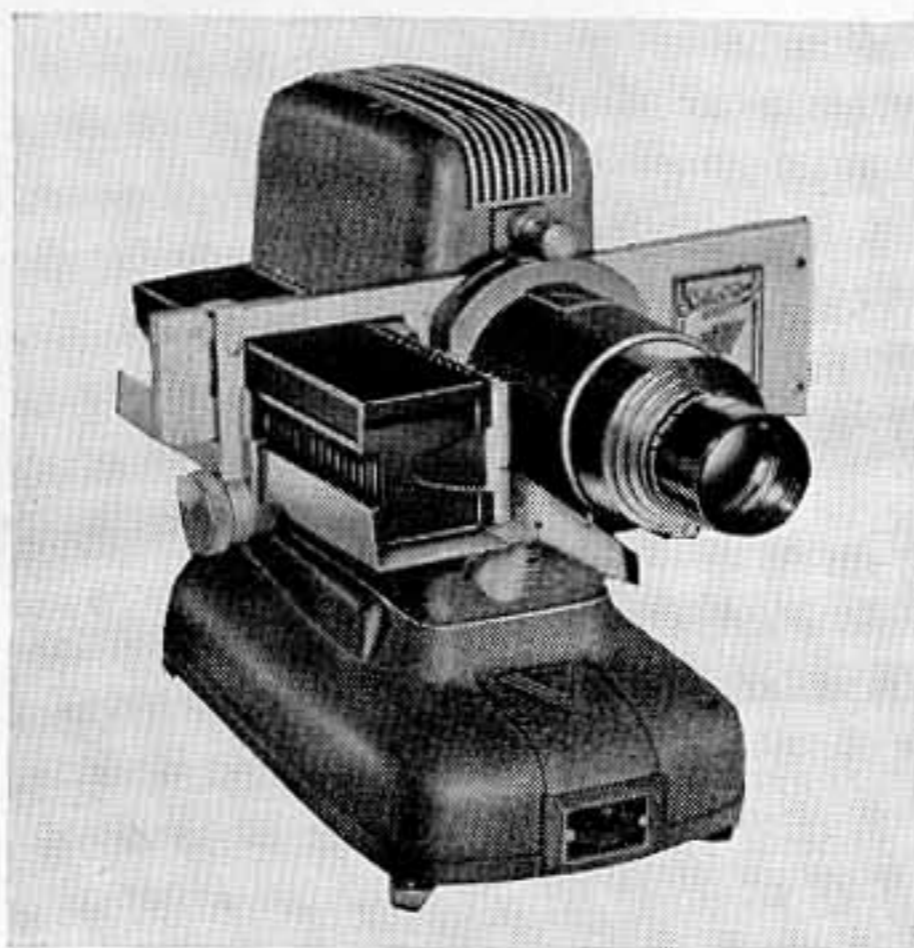

(Continued on page 96)

TDC Selectron called key to More Color Slide Satisfaction!

TDC engineers solve the problem of protecting precious color slides from scratches, dust, damage, fingerprints and loss—yet make them immediately available for projection enjoyment. TDC's SELECTRON-Semimatic SLIDE CHANGER, for all types of 2x2" mounted slides, including TDC PRESTOMOUNT slide mounts, selects slides with the turn of a knob, then projects and returns them to the Selectray with a single control. And *only* TDC includes a SELECTRON as original equipment—not merely an accessory—with the most popular TDC Projectors.