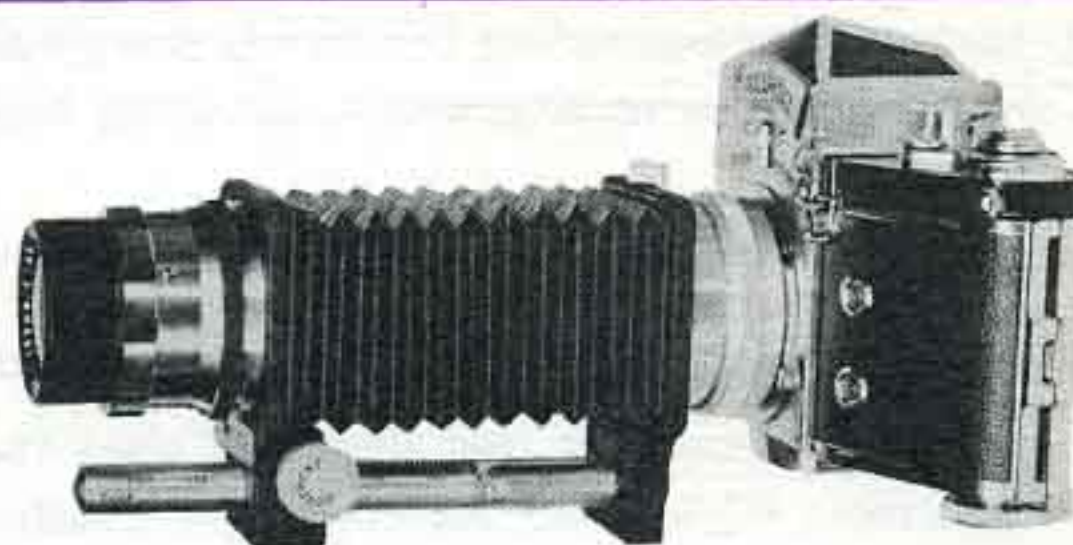

Actinar Universal Bellows and Lens Combination

35mm Steinheil Wide Angle

**Retrofocus Lens Formula
Full 65 degree angle
Sharp to the very corners
60% off list!!!**

Brand New

35mm F4.5 Steinheil Culmignon Wide Angle

Nationally advertised at

~~54⁵⁰~~

22⁵⁰

Deluxe Case $3.95
Postage and Insurance 65¢

**Original Ihagee Finders
with PentaPrism and Rangefinder**

Original List ~~$85~~

ALL BRAND NEW!

Chrome Top (discontinued model)	$36.25
Leather Top (latest 1959 model)	$39.95
Same, with built-in Light Meter	$69.95
Waistlevel Finder with Magnifier	$12.95
Deluxe Leather Case for Finder	$2.20
Same, for finder with Light Meter	$3.20
Postage and Insurance	65¢