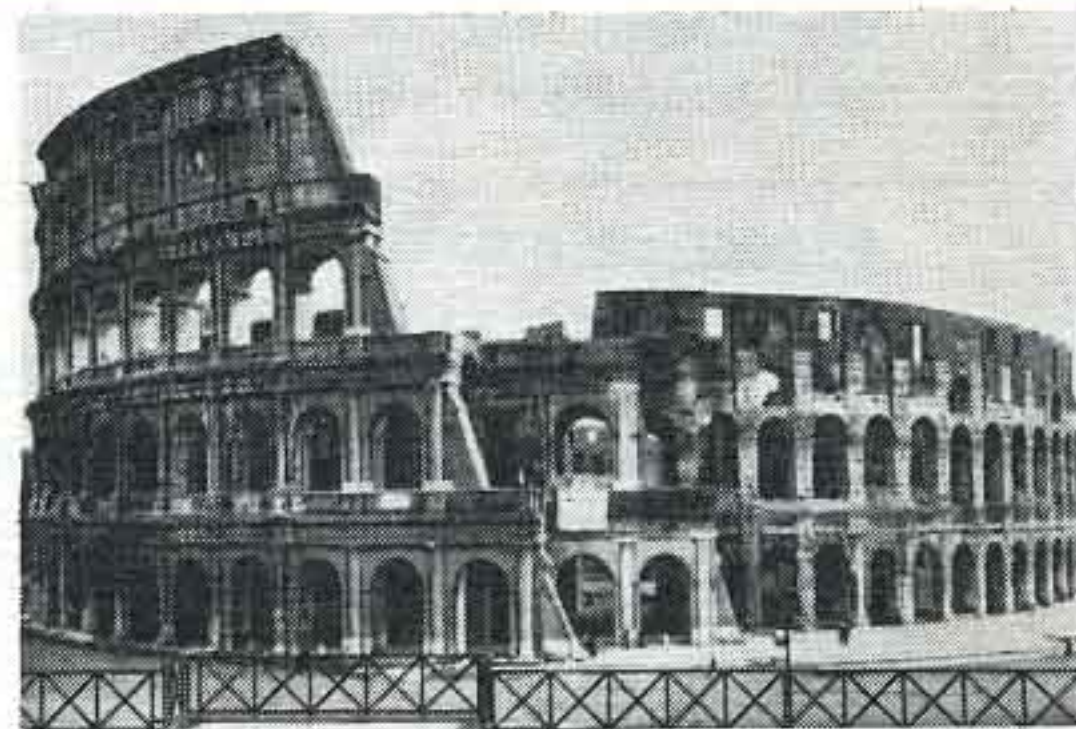

If you can have THIS.

Is the image in your pentaprism dark, blurry, grainy? Have you been told that nothing can be done about it? Don't you believe it! The new super bright Lumilite super sensitive focusing glass solves the problem of dimness and inaccurate and difficult focusing through a new optical approach. This new glass has a special lenticular focusing surface which increases the image brightness 400 per cent, at the same time facilitating focusing by optically diffusing the image as soon as it is ever so slightly out of correct focus. The Lumilite glass is indispensable for theatre work, indoor photography, flash and night work, or where adverse light conditions make focusing and viewing difficult.

LUMILITE SUPERSENSITIVE FOCUSING GLASS

List ~~399⁵~~

$17.50 plus your old Rangefinder glass. Send Order and Remittance. Keep your rangefinder glass till the new one arrives. Then send it in the same box back to US. (WITHOUT TRADE, NET $27.50)

Light Meter IIa, the new Exakta Model, is now available for immediate delivery. An illustrated descriptive pamphlet is yours for the asking. We will gladly trade with you: It costs less than you think.

15 DAYS

Money
Back
On Every
Item In
This Folder